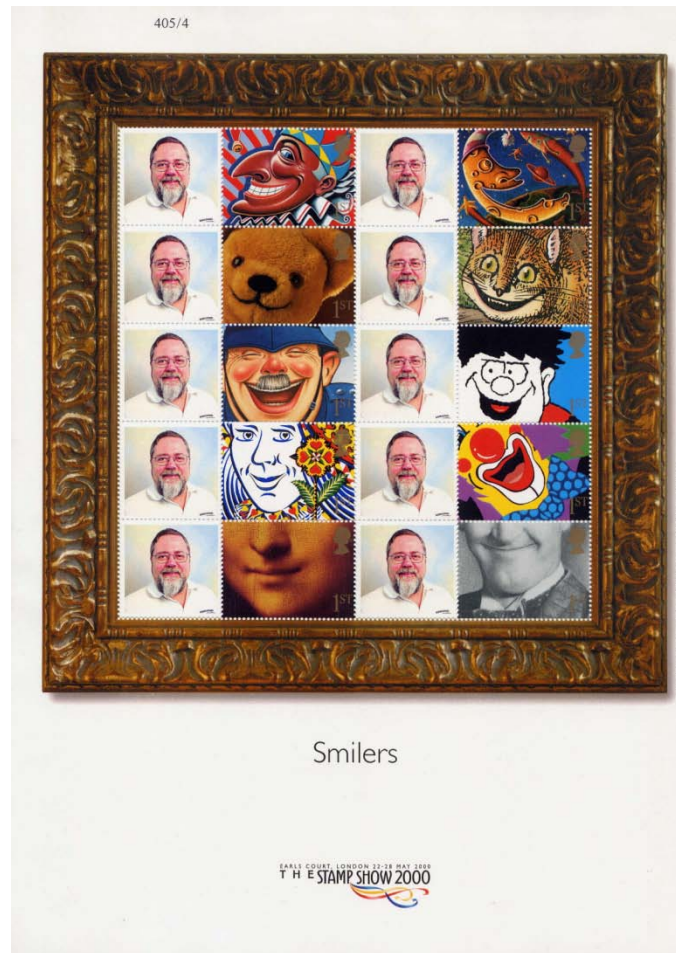

United Kingdom